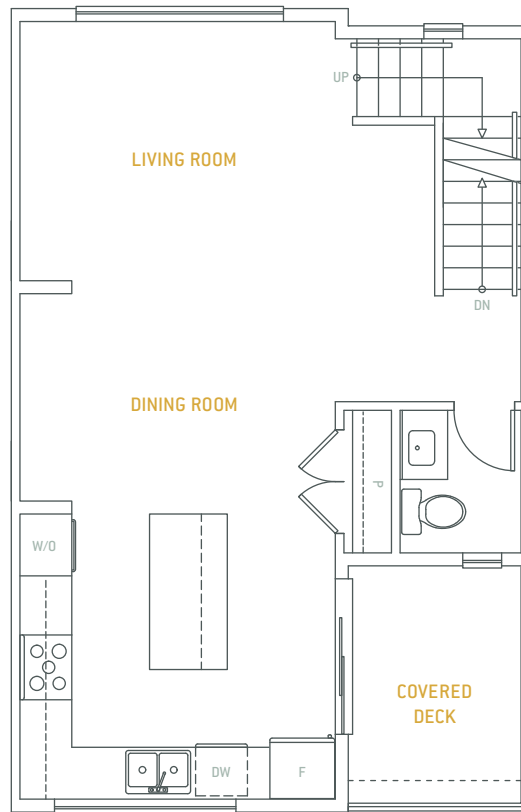

LOWER LEVEL

MAIN LEVEL

UPPER LEVEL

B PLAN

3 BEDROOM • 2 1/2 BATH • 1,333 SQ FT