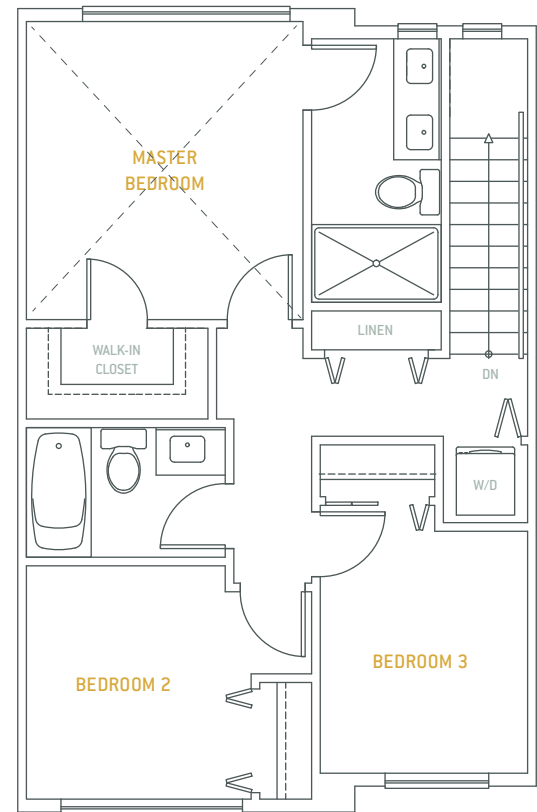

LOWER LEVEL

MAIN LEVEL

UPPER LEVEL

B PLAN

3 BEDROOM • 2 1/2 BATH • 1,333 SQ FT